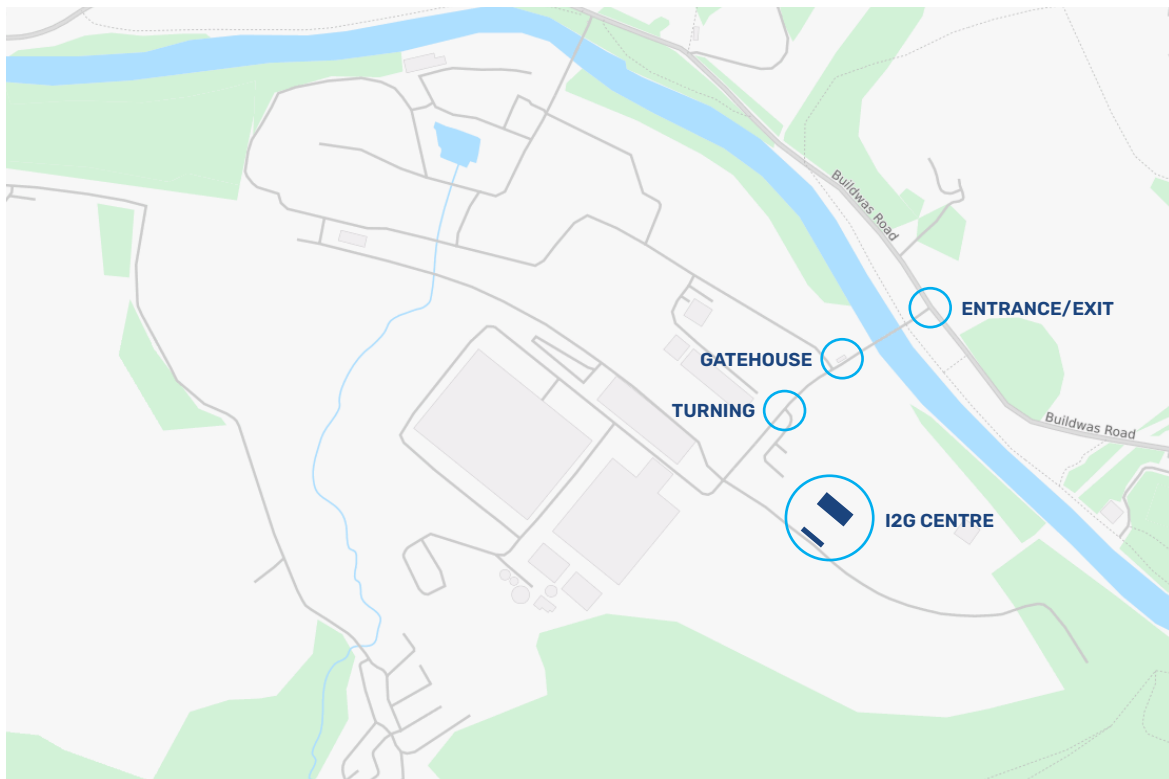

LOCATION

LAST MILE DIRECTIONS:

1. At the roundabout take the 3rd exit onto A4169. Continue for 1.8 miles.
2. Turn left onto Much Wenlock Road/ A4169 and take the immediate left onto Buildwas Road after 200ft.
3. Continue on Buildwas Road for 1 mile until you see two yellow traffic bollards, turn right and continue towards the gate house.
4. You will need to sign in and will be temperature checked at the gate house. Once through continue for 150 yards and take the first left (look for Revolution VLR sign post).
5. Continue past the demolition office., you can park anywhere along the wooden fence.

ADDRESS:

i2g Centre
Ironbridge Power Station
Ironbridge, Telford
TF8 7BL

W3W

humidity.hunt.dynastie

TAXIS (Telford, Ironbridge, Shropshire):

Ultimate Taxis: 01952 81 36 36

Amabassador Taxis: 01952 200600

A1 Taxis: 01952 414141

Countryside Travel: 01746 712185

ATR Taxis: 01746 769000